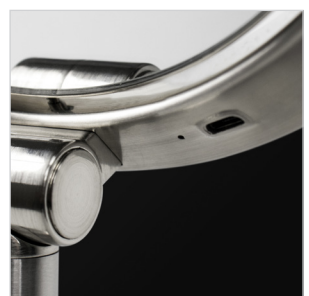

HOMEDICS®

BEAUTY

TWIST

Illuminated Beauty Mirror

Motion activated illumination. True size and magnified views for precision and detail.

FEATURES

- Motion sensor illuminates as you approach
- Innovative twist feature giving both 1x and 7x magnification
- Super bright illumination for flawless make-up application
- Cordless, USB rechargeable design for complete convenience
- Mirror diameter 16.5cm

WHAT'S IN THE BOX

Twist Illuminated Beauty Mirror, USB charging cable, touch labels, instruction manual

Model Number	MIR-SR900-EU
EAN	5010777147681
ITF	15010777147688
Product Dims (cm)	-
Giftbox Dims (cm)	22 x 18.9 x 23.2
Outer Qty	4
Guarantee	3 Years