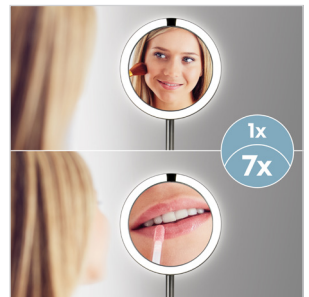

HOMEDICS®

BEAUTY

TWIST

Illuminated Beauty Mirror

Motion activated illumination. True size and magnified views for precision and detail.

FEATURES

- Motion sensor illuminates as you approach
- Innovative twist feature giving both 1x and 7x magnification
- Super bright illumination for flawless make-up application
- Cordless, USB rechargeable design for complete convenience
- Mirror diameter 16.5cm

WHAT'S IN THE BOX

Twist Illuminated Beauty Mirror, USB charging cable, touch labels, instruction manual

Model Number	MIR-SR900-EU
EAN	5010777147681
ITF	15010777147688
Product Dims (cm)	-
Giftbox Dims (cm)	22 x 18.9 x 23.2
Outer Qty	4
Guarantee	3 Years