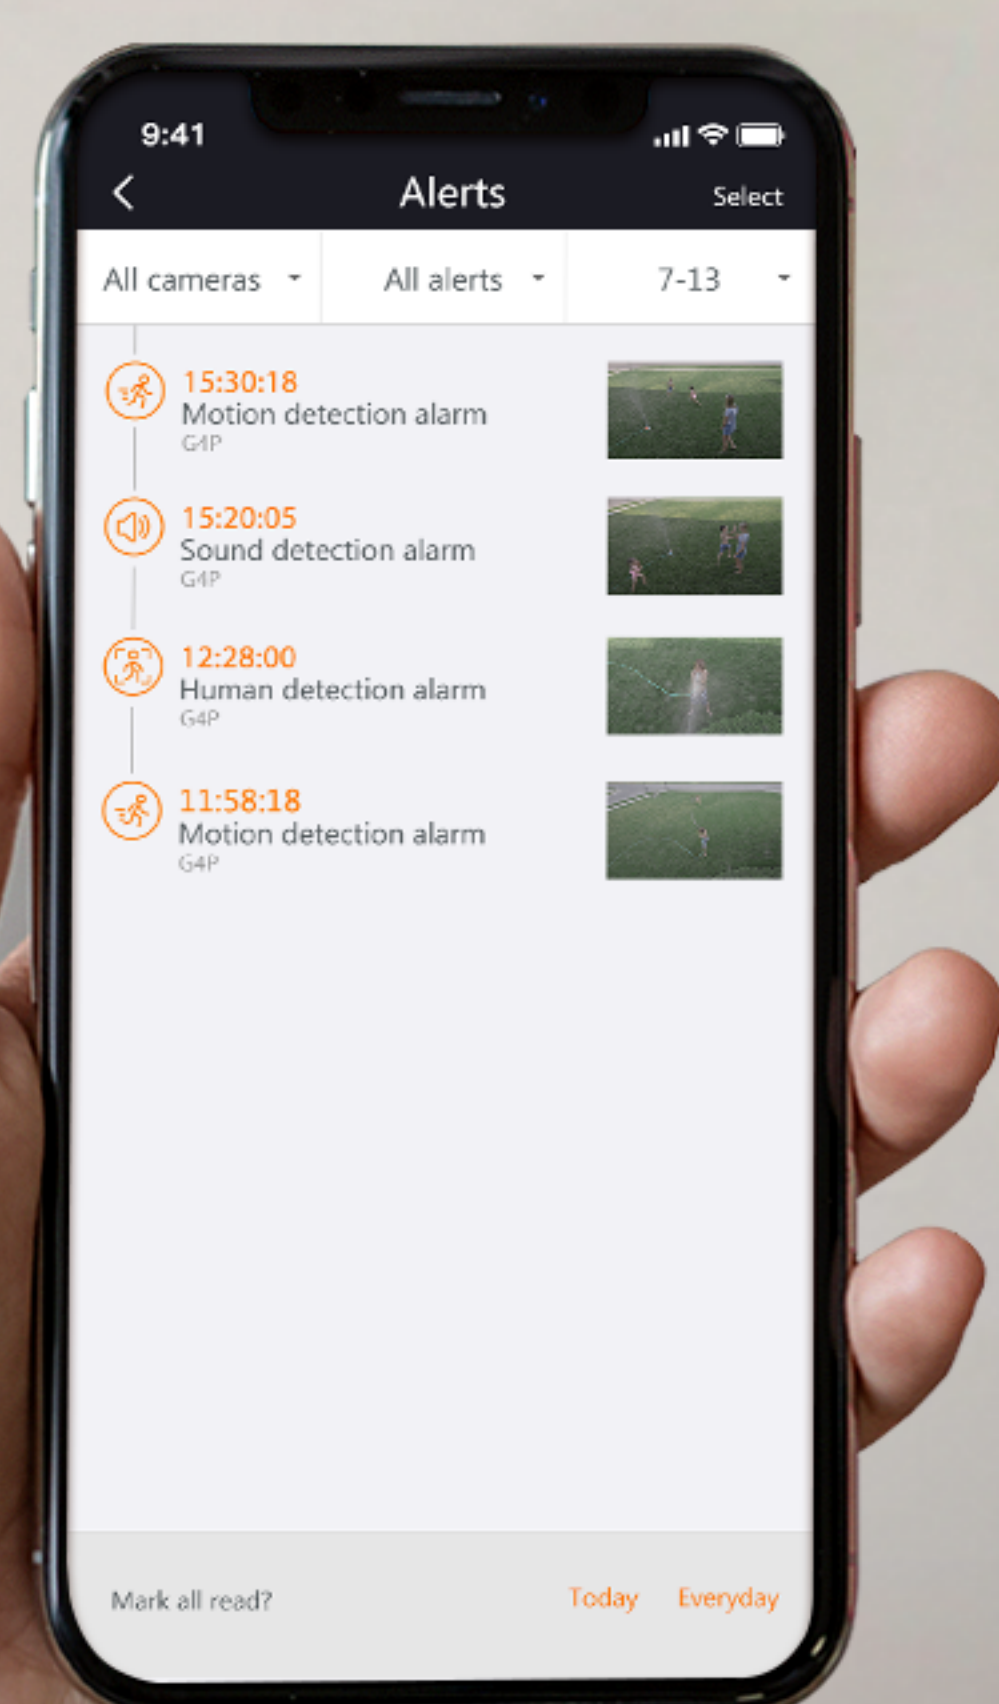

Foscam G4P 4MP Super HD WiFi Outdoor Security Camera

4MP Super HD Video Quality

Foscam G4P is the latest Super HD outdoor camera of Foscam smart home system. It features 4MP super high definition recording with 112° viewing angle. WDR technology helps correct the glare or dark spots of the image.

Enhanced Night Vision

Built-in 30 infrared LEDs automatically turns on in low light conditions, allowing you to see clearly in the dark up to 66 feet. It gives your house a full protection no matter day or night.

Motion Detection and Real-time Activity Alerts

Motion & sound detection with real-time alert notifications sent to you, intelligent human recognition and alarm push when there is human motion.

Waterproof, High Temperature and Cold Resistant

Cloud Playback
View your video history to see the whole event

4 Megapixels

IP66 Weatherproof

Foscam Cloud Service

Human Detection

Intelligent Alerts

112° Viewing Angle

External Card Slot